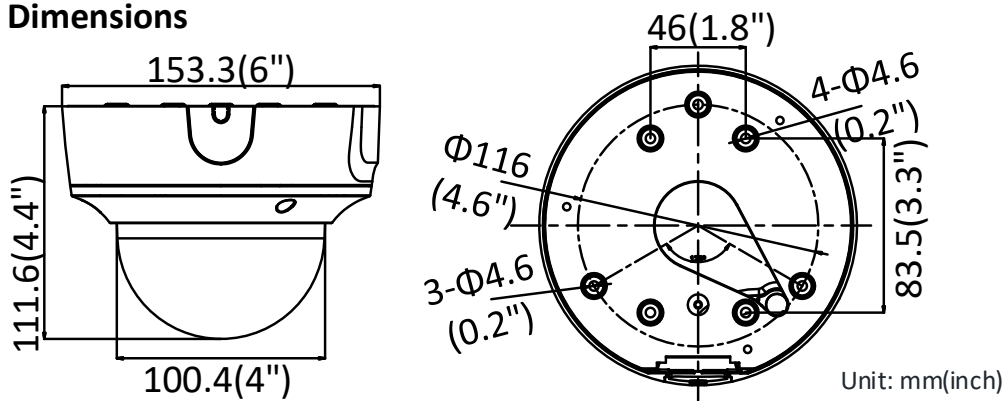

and Current	PoE (802.3af, 36V to 57V), 0.35A to 0.2A, max. 12W
Protection Level	IP67, IK10
Material	Metal
Dimensions	Camera: Φ 153.3 × 111.6mm (Φ 6" × 4.4")
Weight	Camera: Approx. 835g (1.8 lb.) With Package: Approx. 1305g (2.9 lb.)

Available Model:

DS-2CD2743G1-IZ (2.8 to 12 mm), DS-2CD2743G1-IZS (2.8 to 12 mm)

Dimensions

Accessories